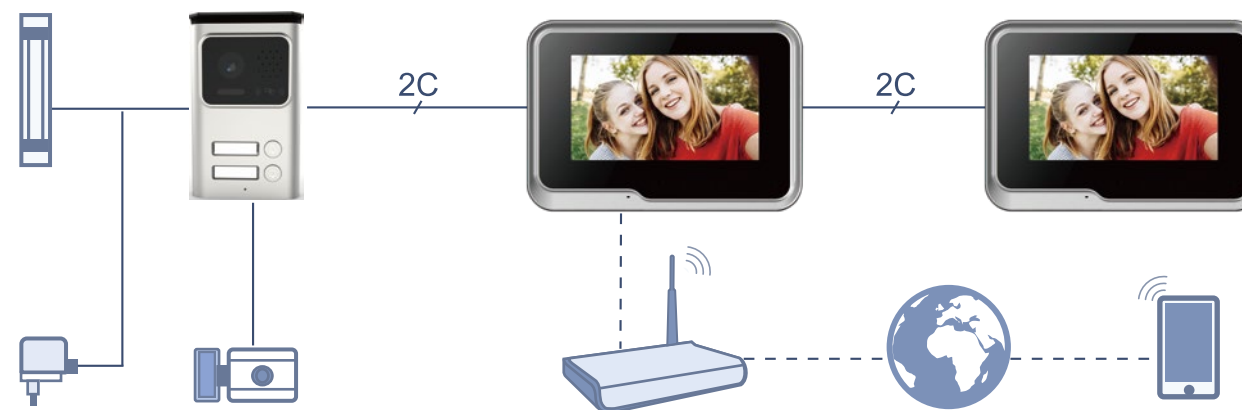

INSTALLATION DIAGRAM