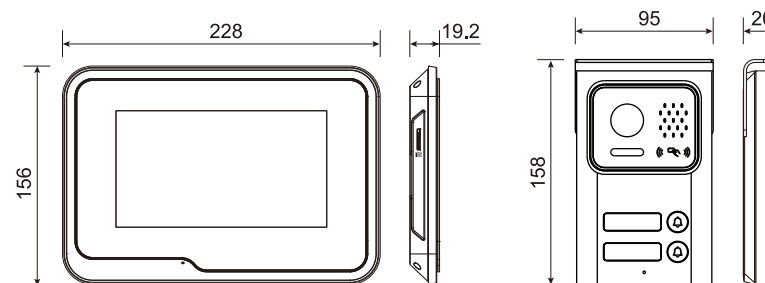

### INSTALLATION DIAGRAM

### DIMENSIONS(MM)

### SPECIFICATIONS

Monitor		Door station	
Monitor screen	7" touch TFT LCD	Apartments Max.	2
Resolution	1024(H) X 600(V)	Image sensor	1/2.9" 2MP CMOS
Video compression standard	H.264	IR-CUT	YES
Conversation mode	Hands-free full-duplex communication	RFID card	YES
Conversation duration	120s	Definition	1080P
SD card	Support 256G max.(Fat32)	Camera view angle	H:126°, V:65°, D:145°
Wifi	2.4GHz	LEDs for night	IR LEDs(120°) * 4pcs
Power consumption	7W Max.	Protection degree	IP65
Power supply	DC 24V/0.75A	Supply power to the electronic lock	20V
Working temperature	-10 C ~+60 C	Power consumption	3W Max.
Installation method	Surface mount	Power supply	Supplied from indoor monitor
		Working temperature	-20 C ~+50 C
		Installation method	Surface/flush mount