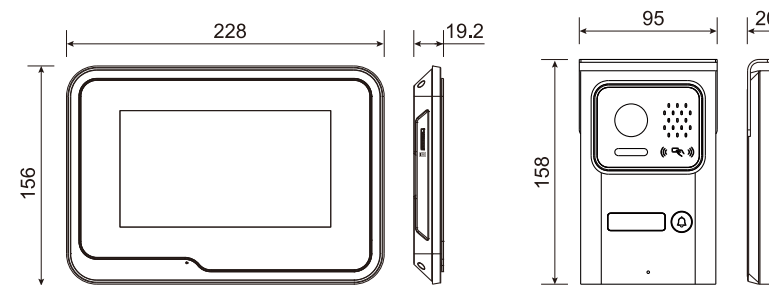

UNIQUELY LBTECH. SPECIALLY MADE FOR YOU!

2-Wire 7" Digital Wifi Video Door Phone

See, Talk And Open
The Door From Anywhere

MODEL: M2711-1

2-Wire 7" Digital Wifi Video Door Phone

INSTALLATION DIAGRAM

DIMENSIONS(MM)

FEATURES

- 1080P 7" digital video door phone with touch screen.
- RFID card entry, up to 40 unlock cards can be added.
- The door station can supply power to the electronic lock.
- Motion detection function.
- Automatic snapshot or video recording with the call.
- Internal call between indoor monitors.
- Key-unlock and monitoring function.
- Wide angle camera.
- Simple 2-wire connection.

SPECIFICATIONS

Monitor		Door station	
Monitor screen	7" touch TFT LCD	Image sensor	1/2.9" 2MP CMOS
Resolution	1024(H) X 600(V)	IR-CUT	YES
Video compression standard	H.264	RFID card	YES
Conversation mode	Hands-free full-duplex communication	Definition	1080P
Conversation duration	120s	Camera view angle	H:126°, V:65°, D:145°
SD card	Support 256G max.(Fat32)	LEDs for night	IR LEDs(120°) * 4pcs
Wifi	2.4GHz	Protection degree	IP65
Power consumption	7W Max.	Supply power to the electronic lock	20V
Power supply	DC 24V/0.75A	Power consumption	3W Max.
Working temperature	-10 C ~+60 C	Power supply	Supplied from indoor monitor
Installation method	Surface mount	Working temperature	-20 C ~+50 C
		Installation method	Surface/flush mount