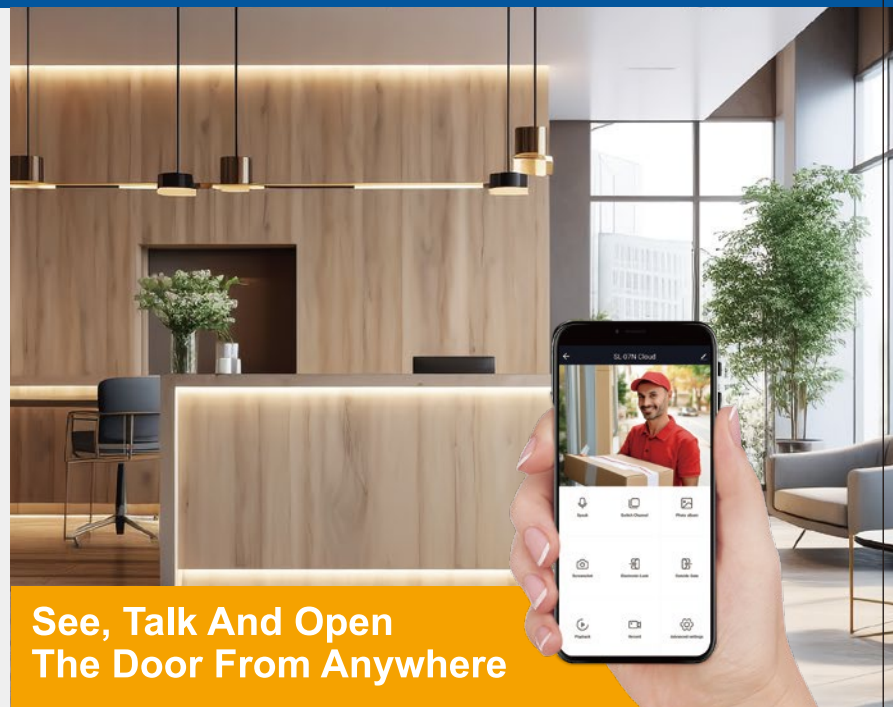

UNIQUELY LBTECH. SPECIALLY MADE FOR YOU!

2-Wire 7" Digital Wifi Video Door Phone

See, Talk And Open
The Door From Anywhere

MODEL: M2711-1

2-Wire 7" Digital Wifi Video Door Phone

INSTALLATION DIAGRAM

DIMENSIONS(MM)

FEATURES

- 1080P 7" digital video door phone with touch screen.
- RFID card entry, up to 40 unlock cards can be added.
- The door station can supply power to the electronic lock.
- Motion detection function.
- Automatic snapshot or video recording with the call.
- Internal call between indoor monitors.
- Key-unlock and monitoring function.
- Wide angle camera.
- Simple 2-wire connection.

SPECIFICATIONS

Monitor		Door station	
Monitor screen	7" touch TFT LCD	Image sensor	1/2.9" 2MP CMOS
Resolution	1024(H) X 600(V)	IR-CUT	YES
Video compression standard	H.264	RFID card	YES
Conversation mode	Hands-free full-duplex communication	Definition	1080P
Conversation duration	120s	Camera view angle	H:126°, V:65°, D:145°
SD card	Support 256G max.(Fat32)	LEDs for night	IR LEDs(120°) * 4pcs
Wifi	2.4GHz	Protection degree	IP65
Power consumption	7W Max.	Supply power to the electronic lock	20V
Power supply	DC 24V/0.75A	Power consumption	3W Max.
Working temperature	-10 C ~+60 C	Power supply	Supplied from indoor monitor
Installation method	Surface mount	Working temperature	-20 C ~+50 C
		Installation method	Surface/flush mount