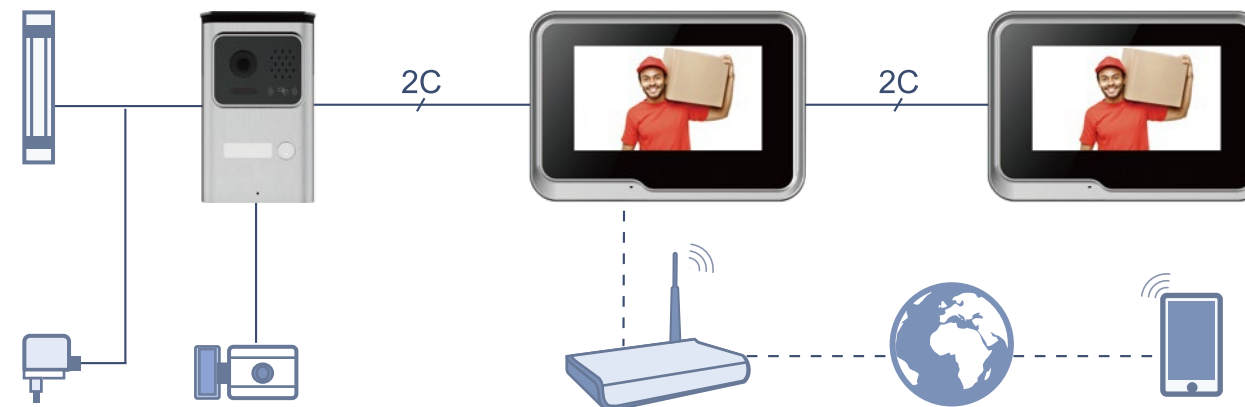

UNIQUELY LBTECH. SPECIALLY MADE FOR YOU!

2-Wire 7" Digital Wifi Video Door Phone

See, Talk And Open
The Door From Anywhere

MODEL: M2711-1

2-Wire 7" Digital Wifi Video Door Phone

INSTALLATION DIAGRAM

DIMENSIONS(MM)

FEATURES

- 1080P 7" digital video door phone with touch screen.
- RFID card entry, up to 40 unlock cards can be added.
- The door station can supply power to the electronic lock.
- Motion detection function.
- Automatic snapshot or video recording with the call.
- Internal call between indoor monitors.
- Key-unlock and monitoring function.
- Wide angle camera.
- Simple 2-wire connection.

SPECIFICATIONS

Monitor		Door station	
Monitor screen	7" touch TFT LCD	Image sensor	1/2.9" 2MP CMOS
Resolution	1024(H) X 600(V)	IR-CUT	YES
Video compression standard	H.264	RFID card	YES
Conversation mode	Hands-free full-duplex communication	Definition	1080P
Conversation duration	120s	Camera view angle	H:126°, V:65°, D:145°
SD card	Support 256G max.(Fat32)	LEDs for night	IR LEDs(120°) * 4pcs
Wifi	2.4GHz	Protection degree	IP65
Power consumption	7W Max.	Supply power to the electronic lock	20V
Power supply	DC 24V/0.75A	Power consumption	3W Max.
Working temperature	-10 C ~+60 C	Power supply	Supplied from indoor monitor
Installation method	Surface mount	Working temperature	-20 C ~+50 C
		Installation method	Surface/flush mount