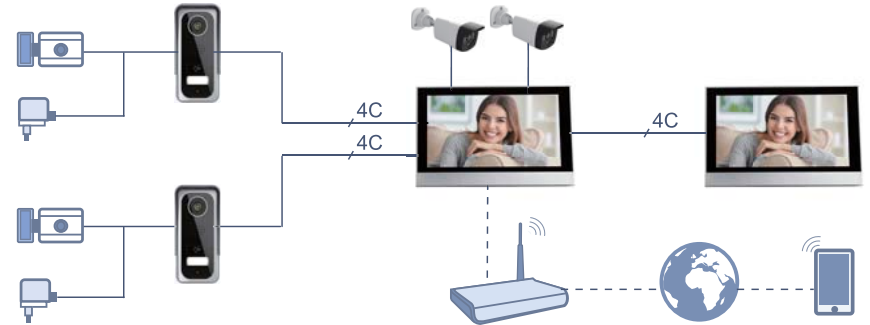

JESMAY

Connected To Your Home From Anywhere In The World

4-Wire 7" AHD IP Video Door Phone

MODEL: M4733

4-Wire 7" AHD IP Video Door Phone

INSTALLATION DIAGRAM

DIMENSIONS(MM)

FEATURES

- 1080P 7" IP video door phone with touch screen.
- RFID card entry.
- Album.
- Motion detection function.
- Up to 2 outdoor doorbells+4 indoor monitors+2 CCTV cameras.
- Indoor monitor unlock & outdoor panel unlock & app unlock.
- Wired & Wireless connection to the router.
- Automatic snapshot or video recording with the call.
- Customize ringtone.
- Door-call transfers to other monitors.
- Internal call between monitors.
- 4-wire connection between outdoor panel and monitor.

SPECIFICATIONS

Monitor	
Monitor screen	7" touch TFT LCD
Resolution	1024(H) X 600(V)
Signal supports	1080P/720P/CVBS/CVI/TVI
Video compression standard	H.264
Conversation mode	Hands-free half-duplex communication
Conversation duration	120s
SD card	Support 256G max.
WiFi	2.4GHz
Network interface	10M / 100M self-adaption
Power consumption	11W Max.
Power supply	DC 12V/2A
Working temperature	-10 C ~ +60 C
Installation method	Surface mount

Outdoor Panel	
Image sensor	1/2.9 inch wide angle CMOS camera
IR-CUT	YES
RFID card	Yes, support 1pc management card and 248pcs user cards
Definition	1080P/720P/CVBS
Camera view angle	115°
LEDs for night	IR LEDs(120°) * 4pcs
Protection degree	IP65
Power consumption	3W Max.
Power supply	DC 12V
Working temperature	-20 C ~ +50 C
Installation method	Surface/flush mount