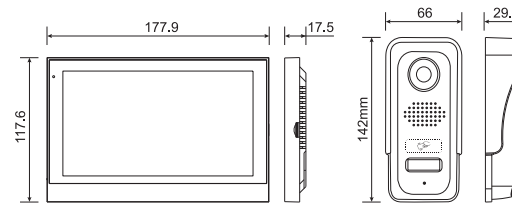

JESMAY

Connected To Your Home From Anywhere In The World

4-Wire 7" AHD IP Video Door Phone

MODEL: M4733

4-Wire 7" AHD IP Video Door Phone

INSTALLATION DIAGRAM

DIMENSIONS(MM)

FEATURES

SPECIFICATIONS

Monitor	
Monitor screen	7" touch TFT LCD
Resolution	1024(H) X 600(V)
Signal supports	1080P/720P/CVBS/CVI/TVI
Video compression standard	H.264
Conversation mode	Hands-free half-duplex communication
Conversation duration	120s
SD card	Support 256G max.
WiFi	2.4GHz
Network interface	10M / 100M self-adaption
Power consumption	11W Max.
Power supply	DC 12V/2A
Working temperature	-10 C ~ +60 C
Installation method	Surface mount

Outdoor Panel	
Image sensor	1/2.9 inch wide angle CMOS camera
IR-CUT	YES
RFID card	Yes, support 1pc management card and 248pcs user cards
Definition	1080P/720P/CVBS
Camera view angle	115°
LEDs for night	IR LEDs(120°) * 4pcs
Protection degree	IP65
Power consumption	3W Max.
Power supply	DC 12V
Working temperature	-20 C ~ +50 C
Installation method	Surface/flush mount