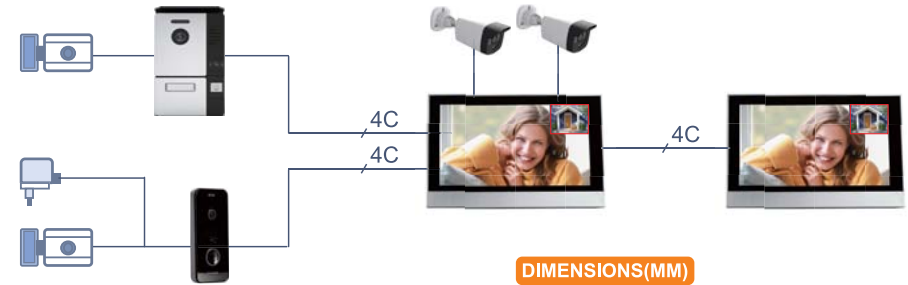

JESMAY

More Security at Home

Picture in Picture

4-Wire 7" AHD Video Door Phone

MODEL: M4732

4-Wire 7" AHD Video Door Phone

INSTALLATION DIAGRAM

DIMENSIONS(MM)

FEATURES

- 1080P 7" video door phone with touch screen.
- RFID card entry.
- Picture in picture.
- The outdoor panel can supply power to the electronic lock.
- Motion detection function.
- Automatic snapshot or video recording with the call.
- Up to 2 outdoor panels+4 indoor monitors+2 CCTV cameras.
- Album.
- Customize ringtone.
- Indoor monitor unlock & outdoor panel unlock.
- Door-call transfers to other monitors.
- Internal call between monitors.
- 4-wire connection between outdoor panel and monitor.

SPECIFICATIONS

Monitor		Outdoor Panel	
Monitor screen	7" touch TFT LCD	Image sensor	1/3 inch wide angle CMOS camera
Resolution	1024(H) X 600(V)	IR-CUT	YES
Signal supports	1080P/720P/CVBS/CVI/TVI	RFID card	YES
Conversation mode	Hands-free half-duplex communication	Definition	1080P/720P/CVBS
Conversation duration	120s	Camera view angle	115°
SD card	Support 256G max.	LEDs for night	IR LEDs(120°) * 4pcs
Power consumption	11W Max.	Protection degree	IP65
Power supply	DC 12V	Supply power to the electronic lock	20V ~24V(optional, refer to actual model)
Working temperature	-10 C ~+60 C	Power consumption	3W Max.
Installation method	Surface mount	Power supply	DC 12V
		Working temperature	-20 C ~+50 C
		Installation method	Surface mount