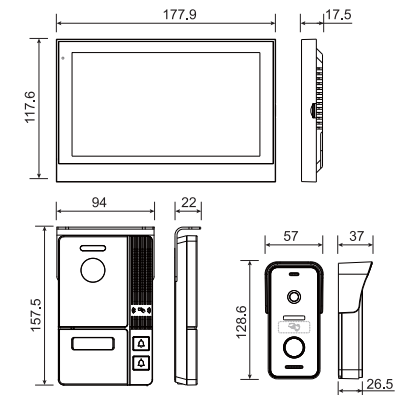

JESMAY

More Security at Home

Picture in Picture

4-Wire 7" AHD Video Door Phone

MODEL: M4732

4-Wire 7" AHD Video Door Phone

INSTALLATION DIAGRAM

DIMENSIONS(MM)

FEATURES

- 1080P 7" video door phone with touch screen.
- RFID card entry.
- Picture in picture.
- The outdoor panel can supply power to the electronic lock.
- Motion detection function.
- Automatic snapshot or video recording with the call.
- Up to 2 outdoor panels+4 indoor monitors+2 CCTV cameras.
- Album.
- Customize ringtone.
- Indoor monitor unlock & outdoor panel unlock.
- Door-call transfers to other monitors.
- Internal call between monitors.
- 4-wire connection between outdoor panel and monitor.

SPECIFICATIONS

Monitor		Outdoor Panel	
Monitor screen	7" touch TFT LCD	Image sensor	1/3 inch wide angle CMOS camera
Resolution	1024(H) X 600(V)	IR-CUT	YES
Signal supports	1080P/720P/CVBS/CVI/TVI	RFID card	YES
Conversation mode	Hands-free half-duplex communication	Definition	1080P/720P/CVBS
Conversation duration	120s	Camera view angle	115°
SD card	Support 256G max.	LEDs for night	IR LEDs(120°) * 4pcs
Power consumption	11W Max.	Protection degree	IP65
Power supply	DC 12V	Supply power to the electronic lock	20V ~24V(optional, refer to actual model)
Working temperature	-10 C ~+60 C	Power consumption	3W Max.
Installation method	Surface mount	Power supply	DC 12V
		Working temperature	-20 C ~+50 C
		Installation method	Surface mount