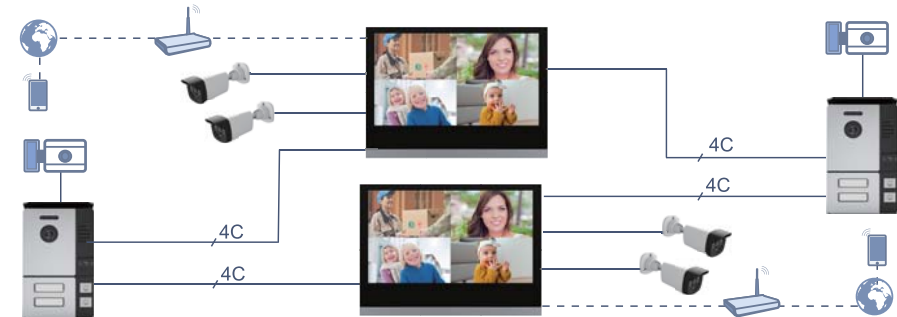

4-Wire 10" AHD IP Video Door Phone

INSTALLATION DIAGRAM