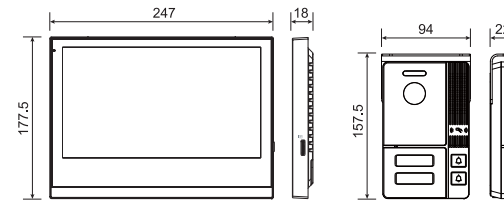

### DIMENSIONS(MM)

### SPECIFICATIONS

Monitor	
Monitor screen	10" touch TFT LCD
Resolution	1024(H) X 600(V)
Signal supports	1080P/720P/CVBS/CVI/TVI
Video compression standard	H.264
Conversation mode	Hands-free half-duplex communication
Conversation duration	120s
SD card	Support 256G max.(Fat32)
WiFi	2.4GHz
Network interface	10M / 100M self-adaption
Power consumption	15W Max.
Power supply	DC 12V/2A
Working temperature	-10 C ~+60 C
Installation method	Surface mount