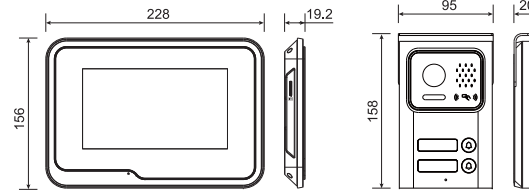

### INSTALLATION DIAGRAM

### DIMENSIONS(MM)

### SPECIFICATIONS

Monitor		Outdoor panel	
Monitor screen	7" touch TFT LCD	Apartments Max.	2
Resolution	1024(H) X 600(V)	Image sensor	1/2.9 inch wide angle CMOS camera
Video compression standard	H.264	IR-CUT	YES
Conversation mode	Hands-free full-duplex communication	RFID card	YES
Conversation duration	120s	Definition	1080P
SD card	Support 256G max.(Fat32)	Camera view angle	126°
Wifi	2.4GHz	LEDs for night	IR LEDs(120°) * 4pcs
Power consumption	7W Max.	Protection degree	IP65
Power supply	DC 24V/0.75A	Supply power to the electronic lock	20V
Working temperature	-10 C ~+60 C	Power consumption	3W Max.
Installation method	Surface mount	Power supply	Supplied from indoor monitor
		Working temperature	-20 C ~+50 C
		Installation method	Surface/flush mount