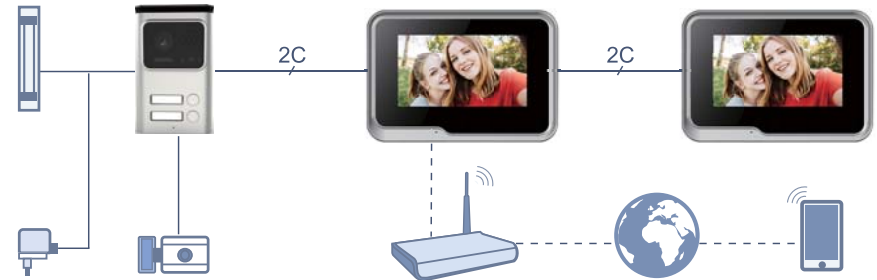

INSTALLATION DIAGRAM