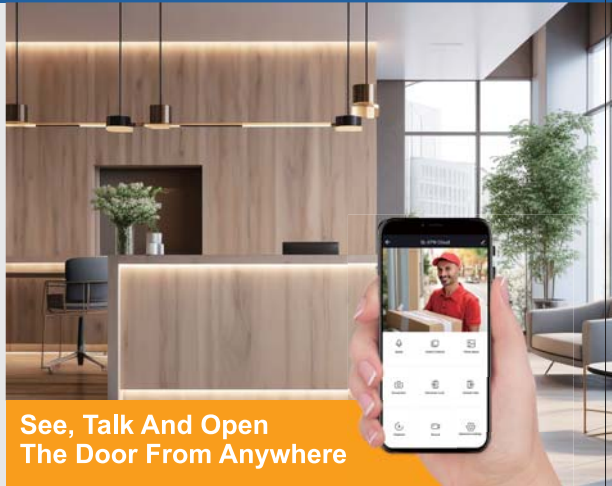

JESMAY

See, Talk And Open
The Door From Anywhere

2-Wire 7" Digital Wifi Video Door Phone

MODEL: M2711-1

2-Wire 7" Digital Wifi Video Door Phone

INSTALLATION DIAGRAM

DIMENSIONS(MM)

FEATURES

- 1080P 7" digital video door phone with touch screen.
- RFID card entry, up to 40 unlock cards can be added.
- The outdoor panel can supply power to the electronic lock.
- Motion detection function.
- Automatic snapshot or video recording with the call.
- Internal call between indoor monitors.
- Key-unlock and monitoring function.
- Wide angle camera.
- Simple 2-wire connection.

SPECIFICATIONS

Monitor		Outdoor panel	
Monitor screen	7" touch TFT LCD	Image sensor	1/2.9 inch wide angle CMOS camera
Resolution	1024(H) X 600(V)	IR-CUT	YES
Video compression standard	H.264	RFID card	YES
Conversation mode	Hands-free full-duplex communication	Definition	1080P
Conversation duration	120s	Camera view angle	126°
SD card	Support 256G max.(Fat32)	LEDs for night	IR LEDs(120°) * 4pcs
Wifi	2.4GHz	Protection degree	IP65
Power consumption	7W Max.	Supply power to the electronic lock	20V
Power supply	DC 24V/0.75A	Power consumption	3W Max.
Working temperature	-10 C ~+60 C	Power supply	Supplied from indoor monitor
Installation method	Surface mount	Working temperature	-20 C ~+50 C
		Installation method	Surface/flush mount