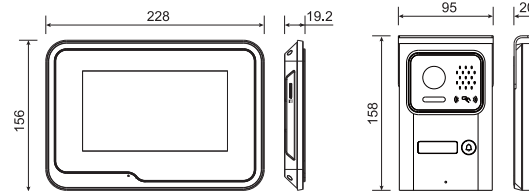

JESMAY

See, Talk And Open
The Door From Anywhere

2-Wire 7" Digital Wifi Video Door Phone

MODEL: M2711-1

2-Wire 7" Digital Wifi Video Door Phone

INSTALLATION DIAGRAM

DIMENSIONS(MM)

FEATURES

- 1080P 7" digital video door phone with touch screen.
- RFID card entry, up to 40 unlock cards can be added.
- The outdoor panel can supply power to the electronic lock.
- Motion detection function.
- Automatic snapshot or video recording with the call.
- Internal call between indoor monitors.
- Key-unlock and monitoring function.
- Wide angle camera.
- Simple 2-wire connection.

SPECIFICATIONS

Monitor		Outdoor panel	
Monitor screen	7" touch TFT LCD	Image sensor	1/2.9 inch wide angle CMOS camera
Resolution	1024(H) X 600(V)	IR-CUT	YES
Video compression standard	H.264	RFID card	YES
Conversation mode	Hands-free full-duplex communication	Definition	1080P
Conversation duration	120s	Camera view angle	126°
SD card	Support 256G max.(Fat32)	LEDs for night	IR LEDs(120°) * 4pcs
Wifi	2.4GHz	Protection degree	IP65
Power consumption	7W Max.	Supply power to the electronic lock	20V
Power supply	DC 24V/0.75A	Power consumption	3W Max.
Working temperature	-10 C ~+60 C	Power supply	Supplied from indoor monitor
Installation method	Surface mount	Working temperature	-20 C ~+50 C
		Installation method	Surface/flush mount